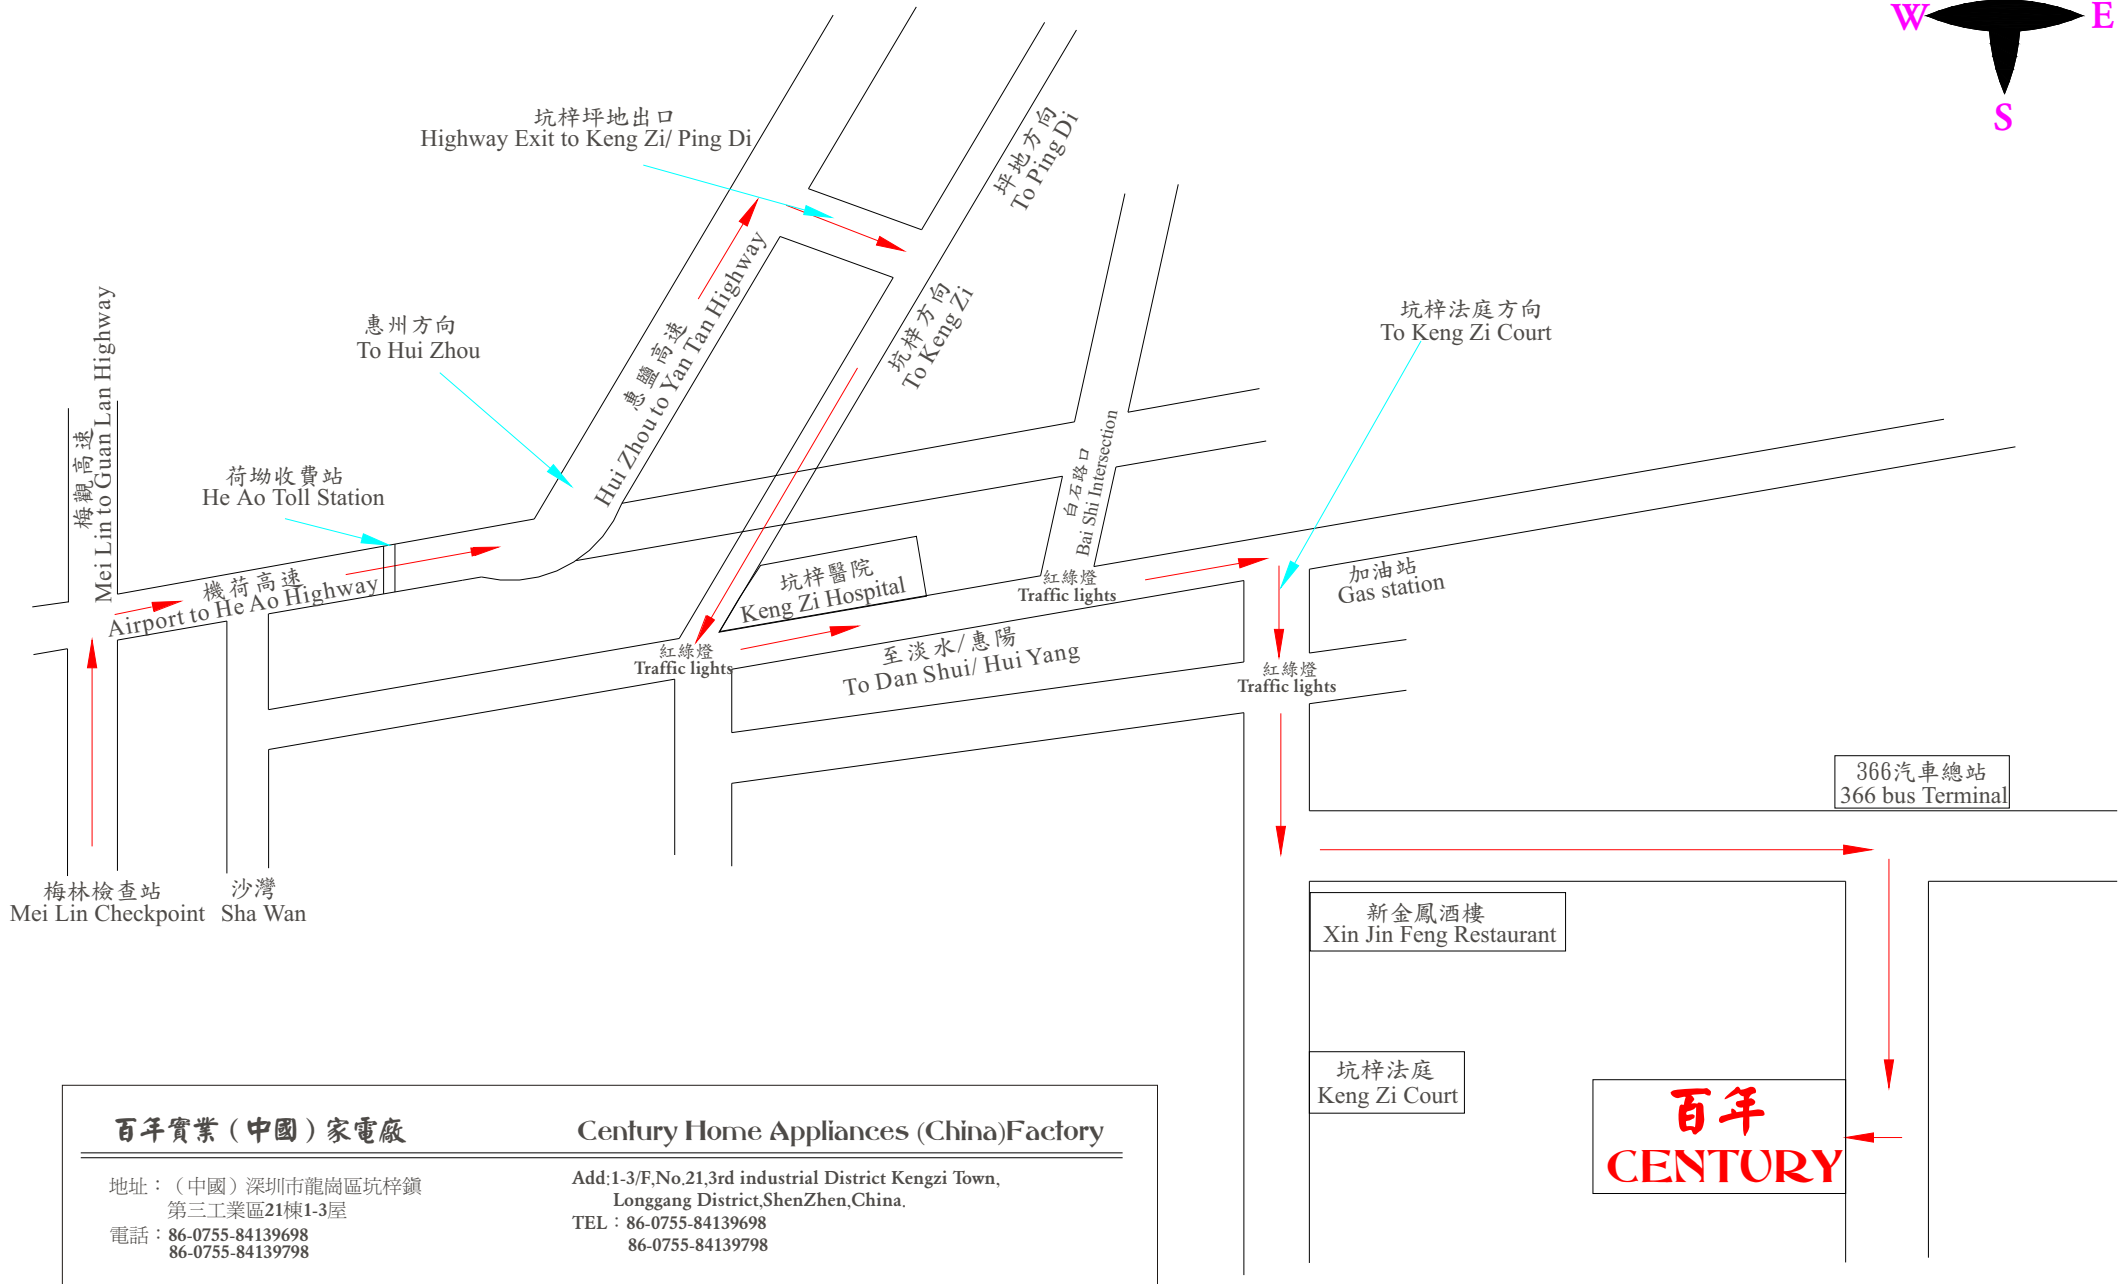

坑梓百年實業家電廠路線圖

Keng zi Century Home Appliances Factory Guide map

<p>百年實業(中國)家電廠</p> <p>地址: (中國) 深圳市龍崗區坑梓鎮 第三工業區21棟1-3屋</p> <p>電話: 86-0755-84139698 86-0755-84139798</p>	<p>Century Home Appliances (China) Factory</p> <p>Add: 1-3/F, No. 21, 3rd industrial District Kengzi Town, Longgang District, ShenZhen, China.</p> <p>TEL: 86-0755-84139698 86-0755-84139798</p>
---	---